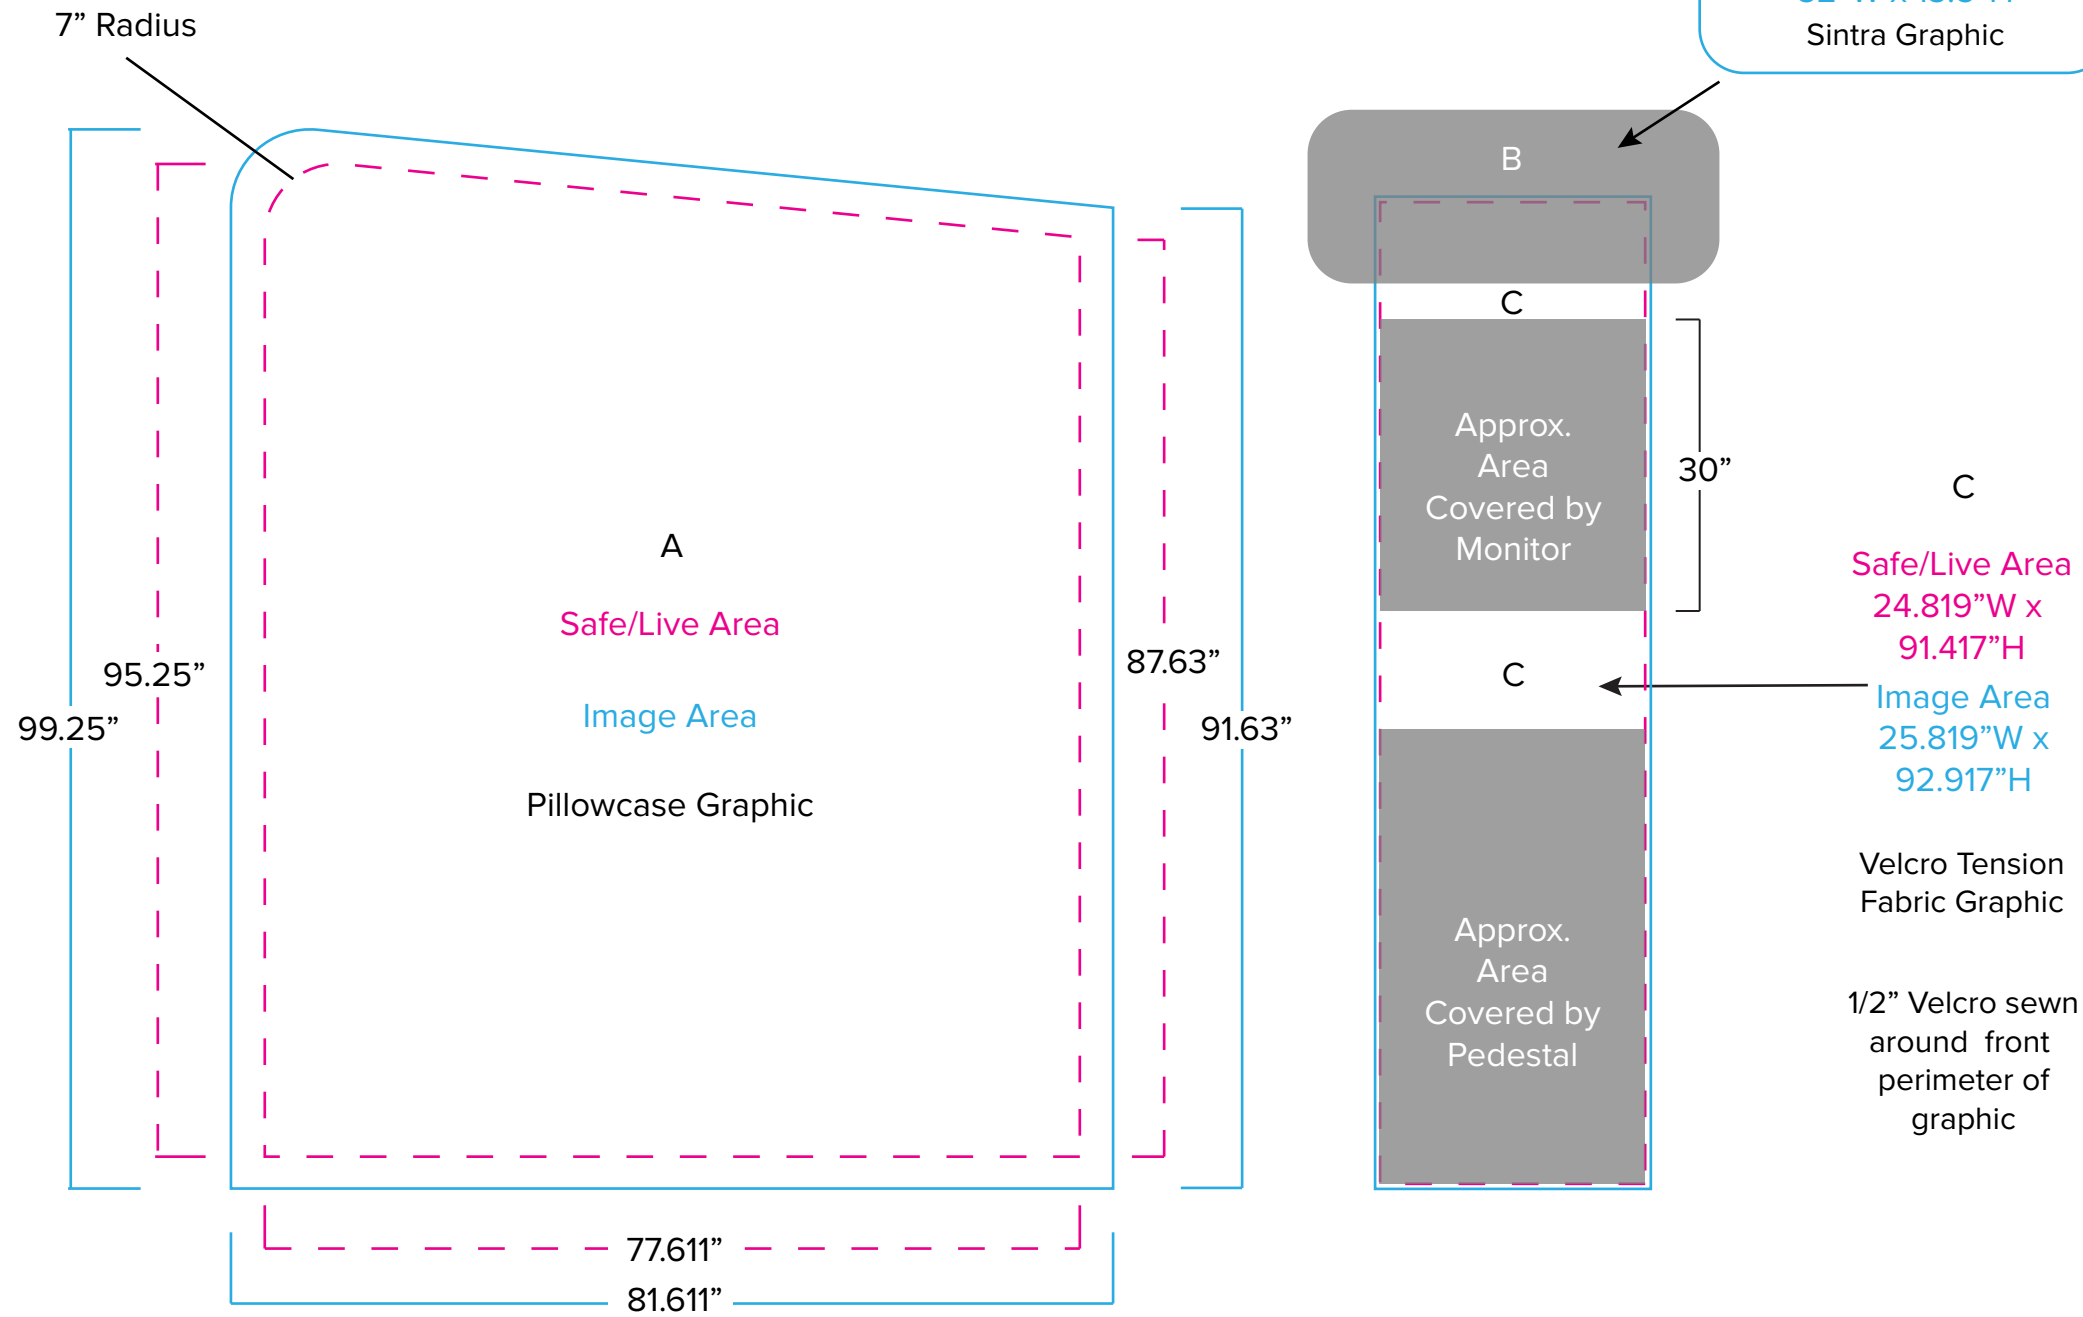

Graphic Template

10 x 10 Hybrid Display - Pillowcase Graphic, Velcro Tension Fabric Graphic, Sintra Graphics

NOTE: All Raster Art (jpg, tiff,psd, png, etc.) must be at least 100 dpi at print size.
Standard kits are often customized. Please check with Customer Service to ensure that this template matches your specific job.

Graphic Template Reception Counter - Sintra Graphics

1/4" of graphic perimeter is hidden by extrusion

NOTE: All Raster Art (jpg, tiff,psd, png, etc.) must be at least 100 dpi at print size.
Standard kits are often customized. Please check with Customer Service to ensure that this template matches your specific job.